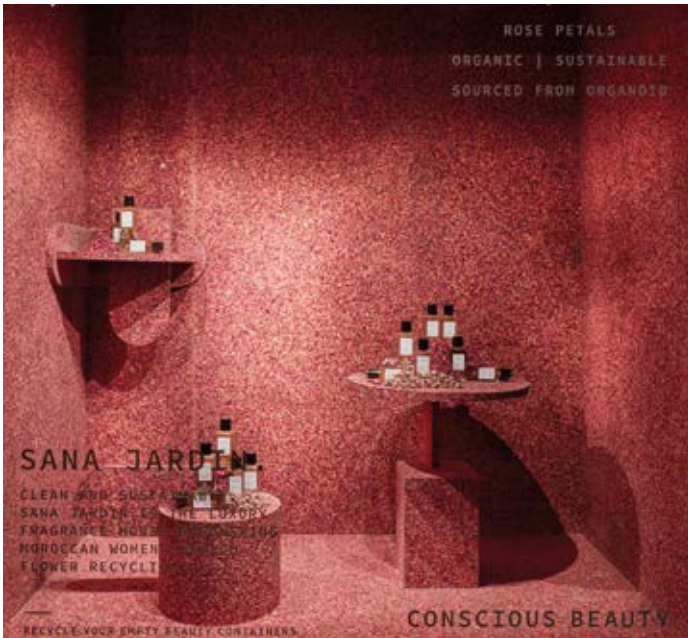

ORGANOID®

KORNBLUME BLAU / POSThome in Rome /  
Thirtyone Design + Management / Valentina Sommariva

KORNBLUME BLAU / POSThome in Rome Thirtyone Design + Management / Valentina Sommariva

ROSENBLÜTEN / Henschel Darmstadt / blocher partners / Joachim Grothus

ROSENBLÜTEN / Liberty's London

KORNBLUME BLAU / Masterpiece Torsten Bauer

KAFEELEDER / Carmel Business Showroom in Israel

KAFEELEDER / HONEST coffee Brüssel / Études Architecture & Design / Alexandre de Terwangne