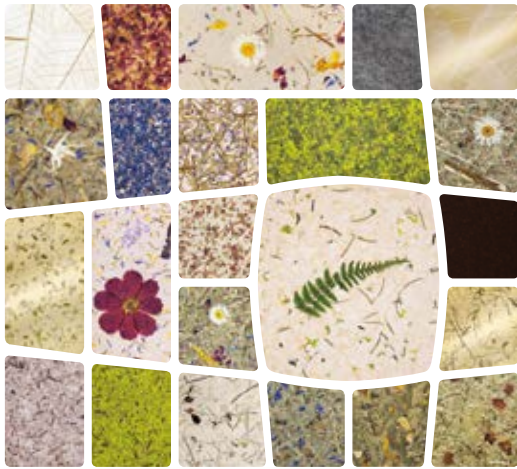

Innovative . Creative . Aesthetic

Dive into the many **worlds of nature**. Discover the **unique** Organoid® Collection with sustainable materials for **modern furniture making** and **future-oriented interior design**.

The Organoid® Collection

Embark on a journey! You will find six chapters in the **collection** that will transport you into **different natural worlds**: from the charm of the Tyrolean mountains to Mediterranean delights and the delicate luxury of skeletonised rubber tree leaves. **Thematically grouped sensory experiences** await you, offering you a wonderful first taste of the Organoid® experience. On the back of the surfaces, you will find all the relevant **information** about the product and its effects.